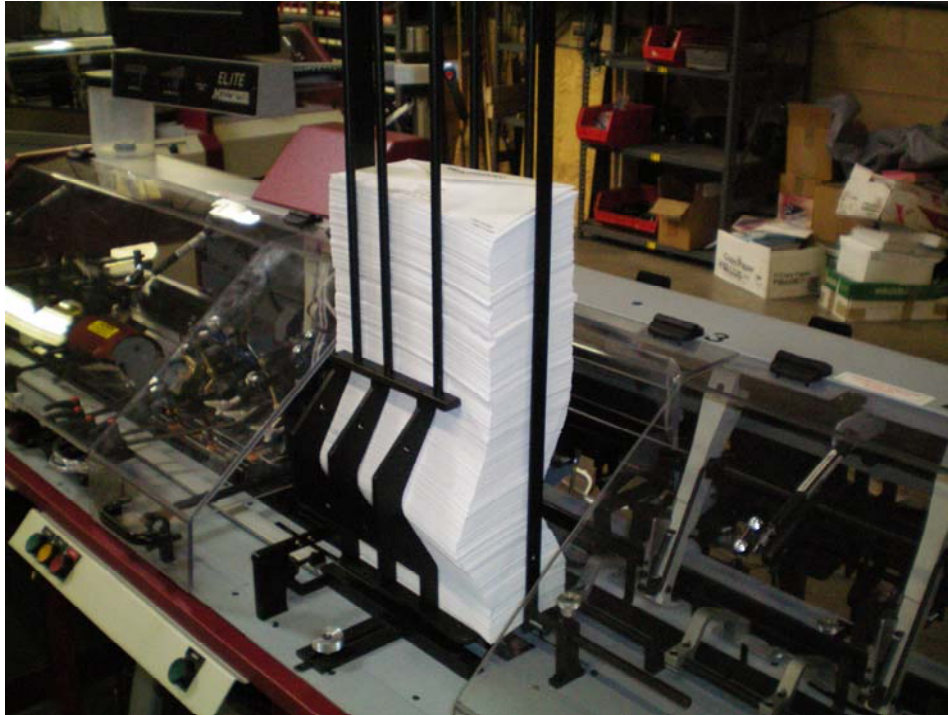

MAILCRAFTERS

NEW High Capacity Envelope Feed Option
Standard Feature on the New ELITE model 9800
Optional on all other models

This new **HIGH CAPACITY ENVELOPE FEEDER** is designed and engineered to add PRODUCTIVITY to inserting machines. It provides the user with a compact, quick, in-line means to keep the empty envelope hopper loaded with less operator attention. The feeder option is designed to offer simplicity, economy and productivity.

EASY LOADING, CONTINUOUS FEEDING, HOLDS 1200 ENVELOPES.

Capacity: 1200 envelopes, sizes: min > 3 1/2" X 7" max > 6" X 9"

Option Price: \$1,360.00 as upgrade on any 9800 edge and edge II Model machine.

See this new item in Anaheim at the NATIONAL POSTAL FORUM